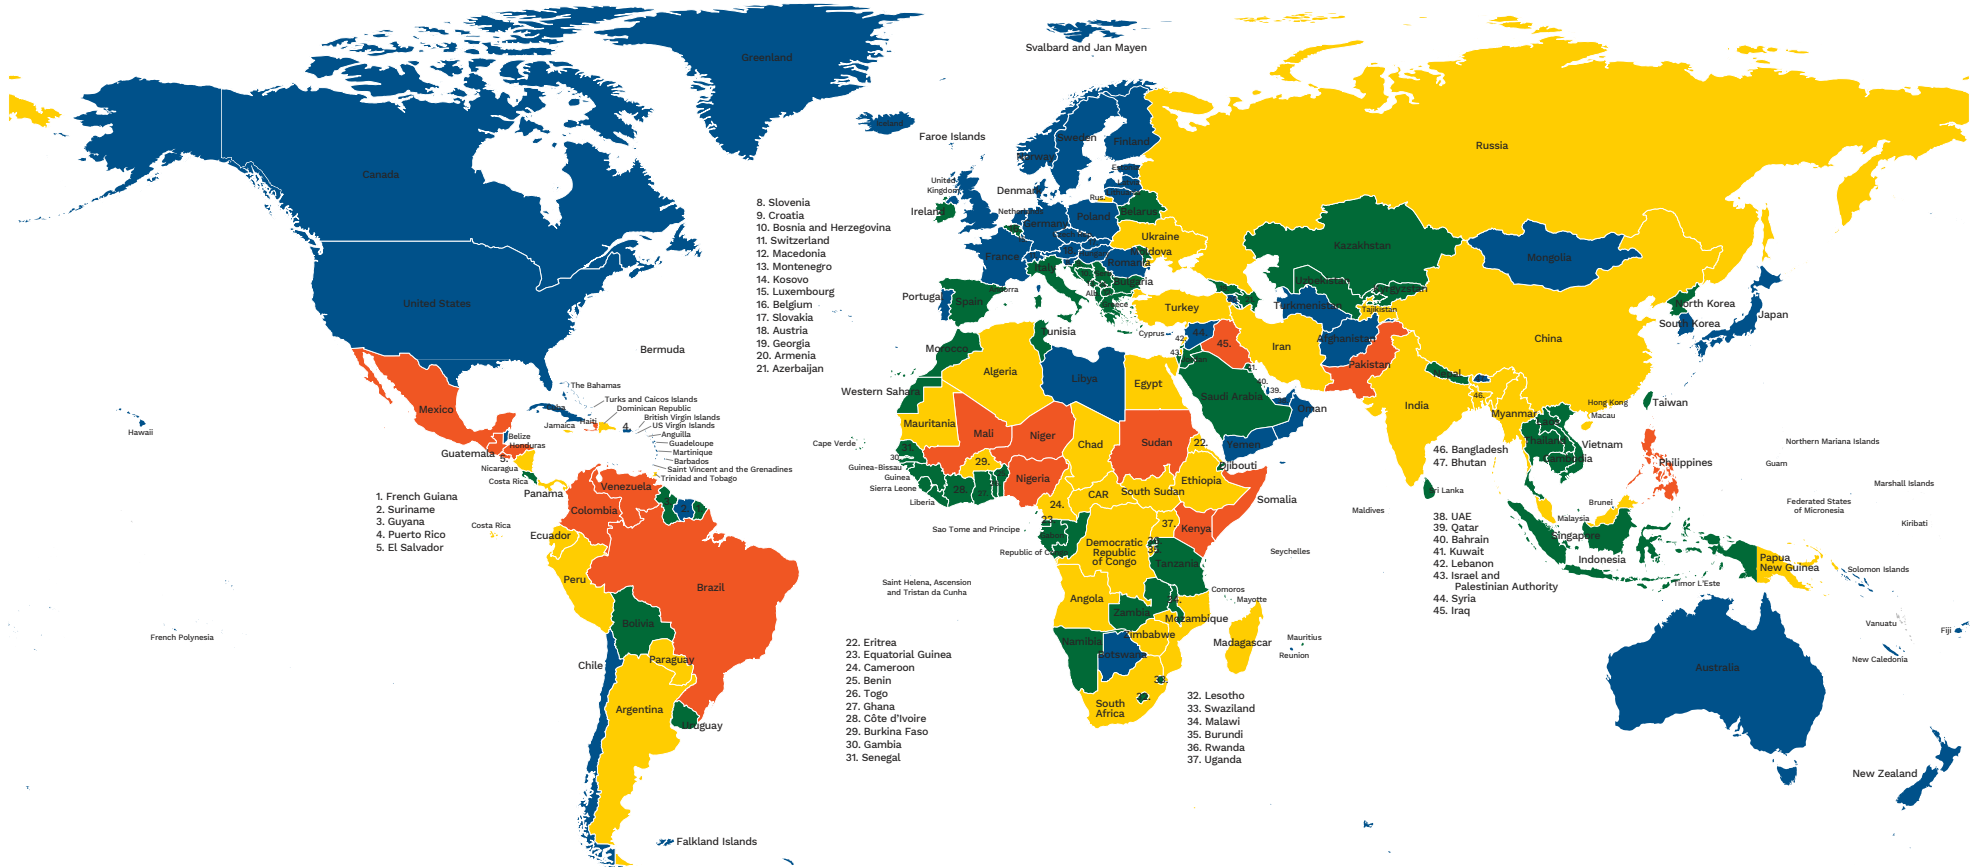

# Kidnapping Security Assessment Rating

The country's overall kidnapping security rating is reflective of WorldAware's five overall threat rating colors. Please note that the same color in different countries does not necessarily equate to similar threats.

## KIDNAPPING SECURITY RATING