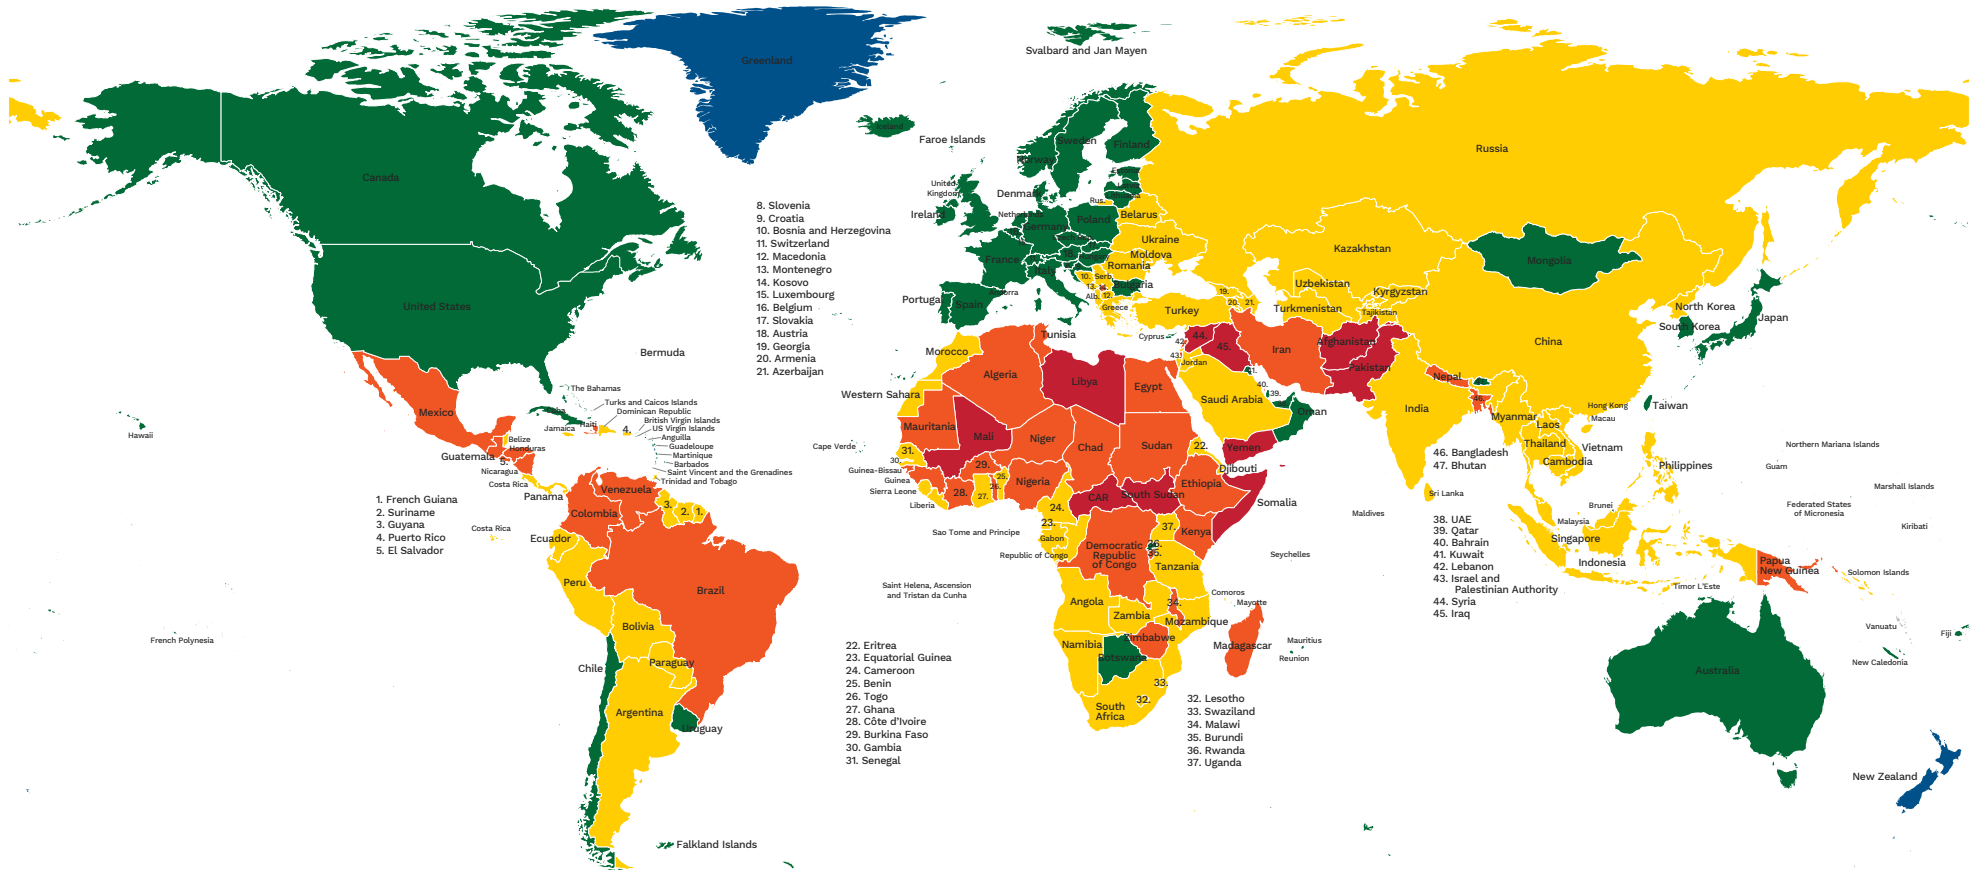

Country Security Assessment Rating

The country's overall security rating is reflective of WorldAware's five overall threat rating colors. Please note that the same color in different countries does not necessarily equate to similar threats.

Strategic Partner

OVERALL SECURITY RATING